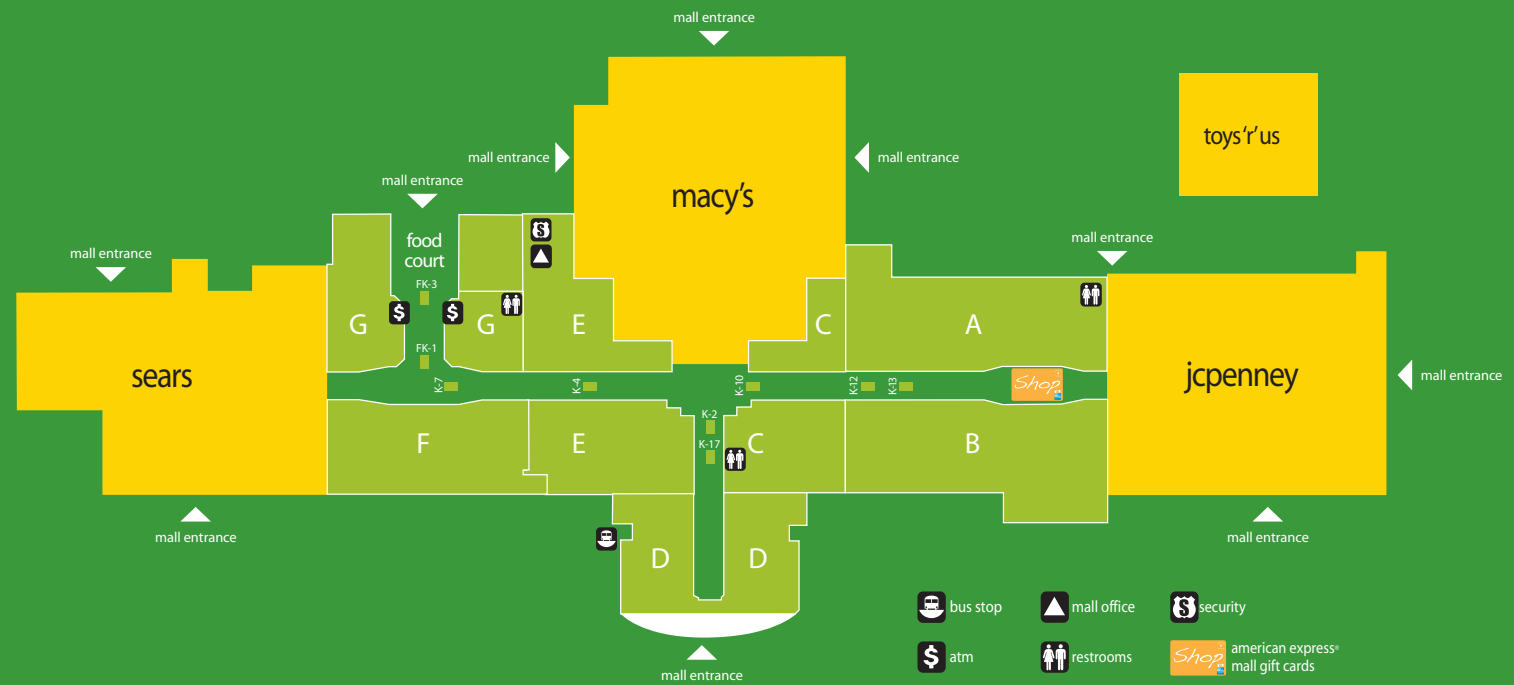

accessories

K-12 2K Kases	717.737.4918
E Claire's Boutique.....	717.975.9864
E Hat World.....	717.612.6642
G Sunglass Hut.....	717.730.9310

beauty & bath

E Bath & Body Works.....	717.731.1463
G Holiday Hair.....	717.761.9682
A LA Nails.....	717.730.0305
F Regis Salon	717.763.1820
E Trade Secret.....	717.612.6699

books, cards & gifts

C Gallery Hallmark.....	717.737.3116
F House of Cards.....	717.737.8421
K-4 Things Remembered	717.737.7837

children's fashions

G The Children's Place	717.763.9791
B Crazy 8.....	717.737.2357
A GapKids.....	717.763.4276
E Gymboree	717.975.5110
A Justice	717.975.8727

food

K-10 Auntie Anne's.....	717.975.2707
G Flamers	717.901.4028
G Garfield's Restaurant & Pub.....	717.737.6937
E Gertrude Hawk Chocolates.....	717.737.6799
G KFC/Taco Bell	717.724.0018
G Orange Julius/Dairy Queen	717.761.2819
G Panda	717.901.8798
G Passage Express.....	coming soon
G Saladworks	717.761.4470
G Sbarro Italian Eatery	717.724.9547
FK-1 Starbucks's Coffee	717.737.9637
G Subway.....	717.731.9063
G Yummy Japan.....	717.901.8088

housewares & home

F Kitchen Collection	717.737.2252
D SleepNumber	
by Select Comfort	717.307.3005
E White Barn Candle Co.	717.763.0417
E Yankee Candle Co.....	717.761.2301

department stores

Macy's	717.975.3373
jcpenny	717.730.6064
Sears	717.760.8000

accessories

K-12 2K Kases	717.737.4918
E Claire's Boutique.....	717.975.9864
E Hat World.....	717.612.6642
G Sunglass Hut.....	717.730.9310

beauty & bath

E Bath & Body Works.....	717.731.1463
G Holiday Hair.....	717.761.9682
A LA Nails.....	717.730.0305
F Regis Salon	717.763.1820
E Trade Secret.....	717.612.6699

books, cards & gifts

C Gallery Hallmark.....	717.737.3116
F House of Cards.....	717.737.8421
K-4 Things Remembered	717.737.7837

children's fashions

G The Children's Place	717.763.9791
B Crazy 8.....	717.737.2357
A GapKids.....	717.763.4276
E Gymboree	717.975.5110
A Justice	717.975.8727

food

K-10 Auntie Anne's.....	717.975.2707
G Flamers	717.901.4028
G Garfield's Restaurant & Pub.....	717.737.6937
E Gertrude Hawk Chocolates.....	717.737.6799
G KFC/Taco Bell	717.724.0018
G Orange Julius/Dairy Queen	717.761.2819
G Panda	717.901.8798
G Passage Express.....	coming soon
G Saladworks	717.761.4470
G Sbarro Italian Eatery	717.724.9547
FK-1 Starbucks's Coffee	717.737.9637
G Subway.....	717.731.9063
G Yummy Japan.....	717.901.8088

housewares & home

F Kitchen Collection	717.737.2252
D SleepNumber	
by Select Comfort	717.307.3005
E White Barn Candle Co.	717.763.0417
E Yankee Candle Co.....	717.761.2301

jewelry

E Gordon's Jewelers.....	717.763.1921
C Kay Jewelers.....	717.975.0701
C Littman Jewelers.....	717.737.2267
K-2 Piercing Pagoda	717.737.1971

men's fashions

A Men's Wearhouse.....	717.737.4024

men's & women's fashions

E Aéropostale	717.612.8443
A American Eagle Outfitters	717.761.7071
F Express/Express Men	717.763.4238
A Gap.....	717.763.4276
D Hollister	717.763.4093
E Hot Topic.....	717.975.6987
B Old Navy	717.972.1054
C PacSun	717.761.9033

music, electronics & video

G EB Games.....	717.763.0844
F f.y.e.....	717.737.6271
C GameStop.....	717.737.2790
G RadioShack.....	717.761.8323

personal services

G AT&T.....	717.730.9950
C Best Buy Mobile.....	717.731.1138
FK-3 Capital City News.....	717.576.3758
Customer Service.....	717.737.1578
K-17 Freedom Wireless	717.731.9200
Mall Office	717.737.1578
F Pearle Vision Express.....	717.737.3462
Security.....	717.901.4009
G Sprint	717.585.6175
G Sterling Optical.....	717.975.2300
G T-Mobile.....	717.761.2983
K7 Verizon Wireless	717.737.8940

shoes

C Journeys.....	717.737.1866
F Payless ShoeSource	717.761.2366
F the SHOE DEPT.....	717.761.4188

specialty shops

B Build-A-Bear Workshop.....	717.737.9878
K-13 Nissley Vineyard	717.737.7844

sports, health & fitness