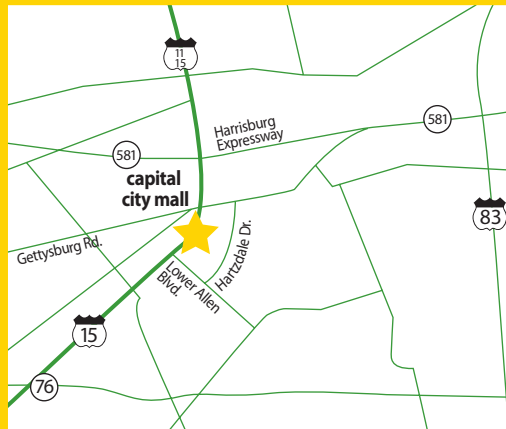

### from the north

(From I-81): Proceed either south or north to Rt. 581. Travel east to Rt. 15 South and proceed to Lower Allen Blvd exit. Take exit and turn left onto Lower Allen Blvd, mall is on the left.

### from the south

(From York): Take I-83 North to Rt. 581, which heads west (this is a left lane exit and is Exit 20 before the river). Proceed approximately 2 miles and exit at Rt. 15 South (Gettysburg). Continue to the Rt. 15 South and proceed to Lower Allen Blvd exit. Take exit and turn left onto Lower Allen Blvd, mall is on the left.  
(From Gettysburg): Take Rt. 15 North to Lower Allen Blvd and continue straight to Capital City Mall Blvd. Take exit and turn right into the mall.

### from the east

(From Harrisburg): Take I-83 South across the Susquehanna River and move to left lane which becomes Rt. 581. Proceed approximately 2 miles and exit at Rt. 15 South (Gettysburg). Continue to Rt. 15 South and proceed to Lower Allen Blvd exit. Take exit and turn left onto Lower Allen Blvd, mall is on the left.

### from the west

(From Rt. 11): Take Rt. 11 North to Rt. 581 East and proceed approximately 2 miles, and exit at Rt. 15 South (Gettysburg). Continue until Rt. 15 South and proceed to Lower Allen Blvd exit. Take exit and turn left onto Lower Allen Blvd, mall is on the left.